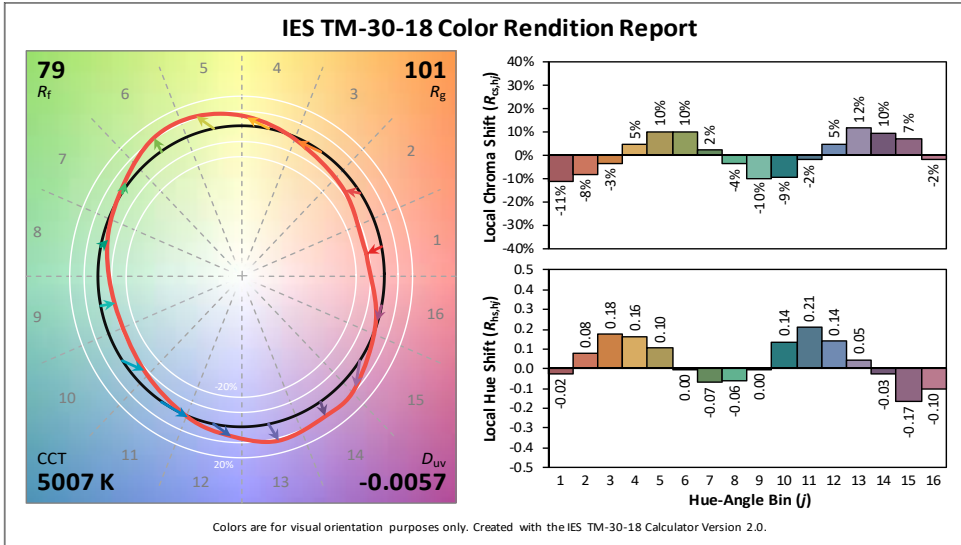

Irideon 3000 K (>80CRI) TM-30-18

色彩情報

Irideon 4000 K Gallery (>80CRI) TM-30-18

Irideon 5000 K Gallery (>80CRI) TM-30-18

配光データ

Array	Focus	Candela	Delivered Lumens	Field Lumens	Beam Lumens	Power Consumption	Efficacy (lpw)
2700 K / 90 CRI	Narrow	11,918	456	404	228	22.3	20.4
2700 K / 90 CRI	Mid	3,488	887	818	614	22.3	39.7
2700 K / 90 CRI	Flood	1,000	1,251	1,187	1,048	22.3	56.1

3000 K / 90 CRI	Narrow	13,363	512	453	256	22.3	22.9
3000 K / 90 CRI	Mid	3,914	996	918	689	22.3	44.6
3000 K / 90 CRI	Flood	1,146	1,409	1,333	1,175	22.3	63.2

3000 K / 80 CRI	Narrow	15,223	583	516	292	22.3	26.1
3000 K / 80 CRI	Mid	4,460	1,135	1,046	785	22.3	50.9
3000 K / 80 CRI	Flood	1,305	1,605	1,518	1,338	22.3	72.0