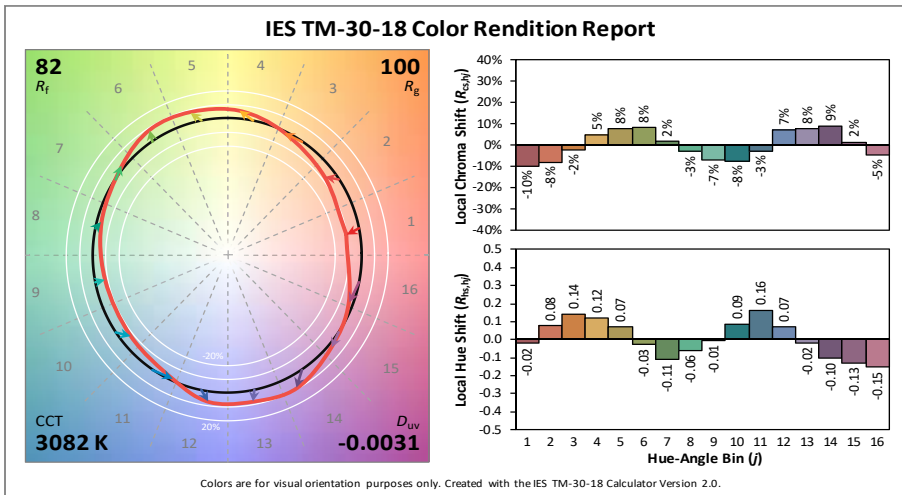

Irideon 3000 K (>80CRI) TM-30-18

色彩情報

Irideon 4000 K Gallery (>80CRI) TM-30-18

Irideon 5000 K Gallery (>80CRI) TM-30-18

配光データ

Array	Focus	Candela	Delivered Lumens	Field Lumens	Beam Lumens	Power Consumption	Efficacy (lpw)
2700 K / 90 CRI	Narrow	11,918	456	404	228	22.3	20.4
2700 K / 90 CRI	Mid	3,488	887	818	614	22.3	39.7
2700 K / 90 CRI	Flood	1,000	1,251	1,187	1,048	22.3	56.1