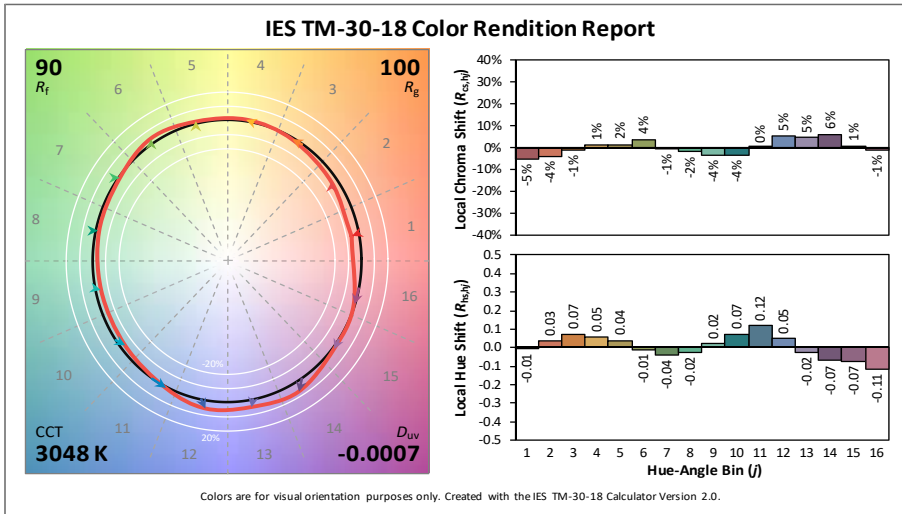

Irideon 3000 K (>80CRI) TM-30-18

色彩情報

Irideon 4000 K Gallery (>80CRI) TM-30-18

Irideon 5000 K Gallery (>80CRI) TM-30-18

配光データ

Array	Focus	Candela	Delivered Lumens	Field Lumens	Beam Lumens	Power Consumption	Efficacy (lpw)
2700 K / 90 CRI	Narrow	11,918	456	404	228	22.3	20.4
2700 K / 90 CRI	Mid	3,488	887	818	614	22.3	39.7
2700 K / 90 CRI	Flood	1,000	1,251	1,187	1,048	22.3	56.1