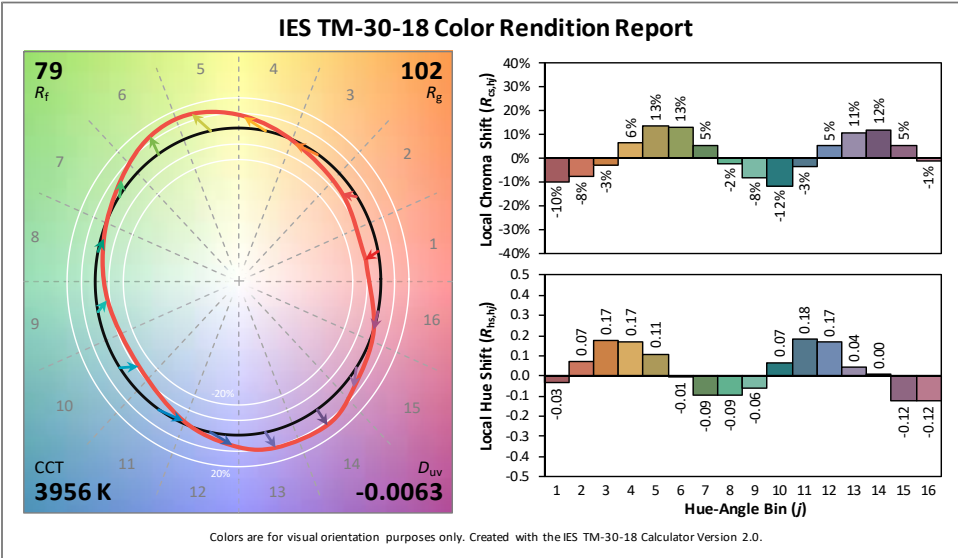

Irideon 3000 K (>80CRI) TM-30-18

色彩情報

Irideon 4000 K Gallery (>80CRI) TM-30-18

Irideon 5000 K Gallery (>80CRI) TM-30-18

配光データ

Array	Focus	Candela	Delivered Lumens	Field Lumens	Beam Lumens	Power Consumption	Efficacy (lpw)
2700 K / 90 CRI	Narrow	11,918	456	404	228	22.3	20.4
2700 K / 90 CRI	Mid	3,488	887	818	614	22.3	39.7
2700 K / 90 CRI	Flood	1,000	1,251	1,187	1,048	22.3	56.1