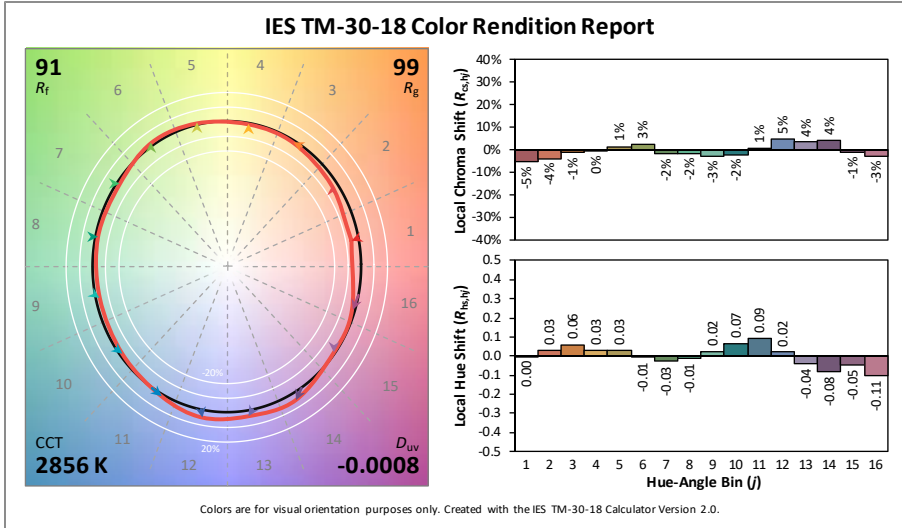

色彩情報

Irideon 2700 K Gallery (>90CRI) TM-30-18